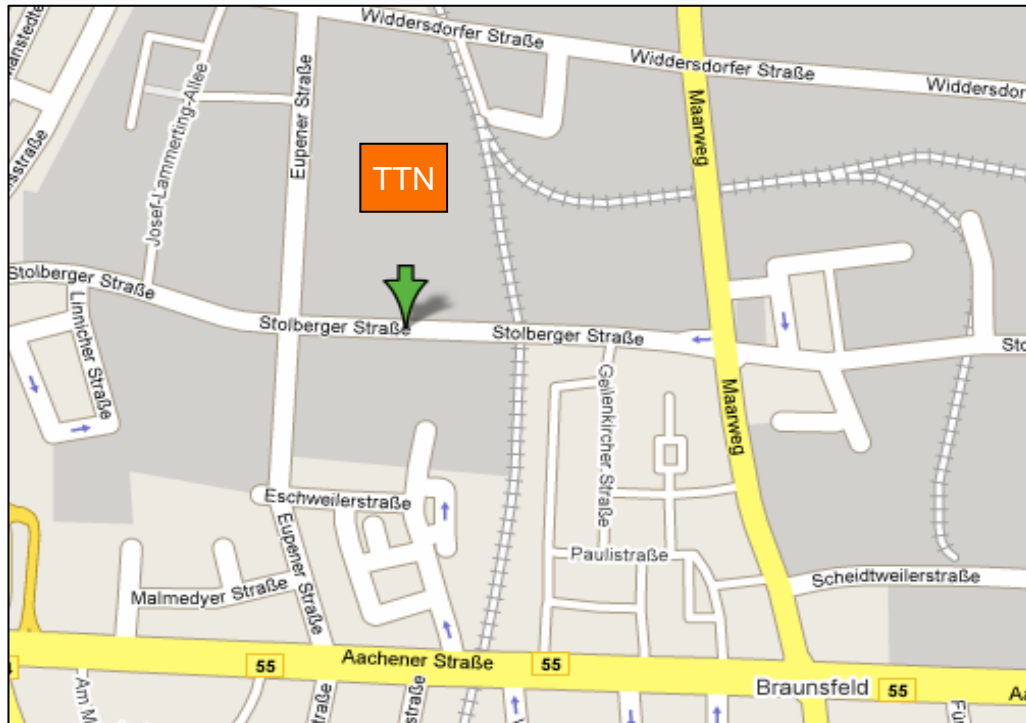

## How to get to TTN in Cologne

### From North/West:

From the A61 :

- > At the Autobahnkreuz Köln/West interchange, drive onto A1 toward Düsseldorf.
- > Take the exit Lövenich, Weiden, Junkersdorf.
- > Then turn right toward the city on Aachener Straße.
- > After driving 2 km, turn left onto Eupener Straße.
- > Turn right at the second street, onto Stolberger Straße.
- > You end to TTN on the left side of the street.

From the A3 :

- > Take the A4 toward Aachen until you reach the highway interchange Autobahnkreuz Köln/West.
- > Take the A1 toward Düsseldorf.
- > Take the exit Lövenich, Weiden, Junkersdorf.
- > Please read the instructions mentioned above.

### From South:

- > Take the A57 toward highway interchange Köln-Nord and take the exit Bickendorf.
- > Turn left at the first traffic light, then right at the second light onto Äußere Kanalstraße.
- > The street merges into Maarweg.
- > After the street cross traffic light on Widdersdorfer Straße, you reach the traffic light on Stolberger Straße.
- > Turn right onto Stolberger Straße.