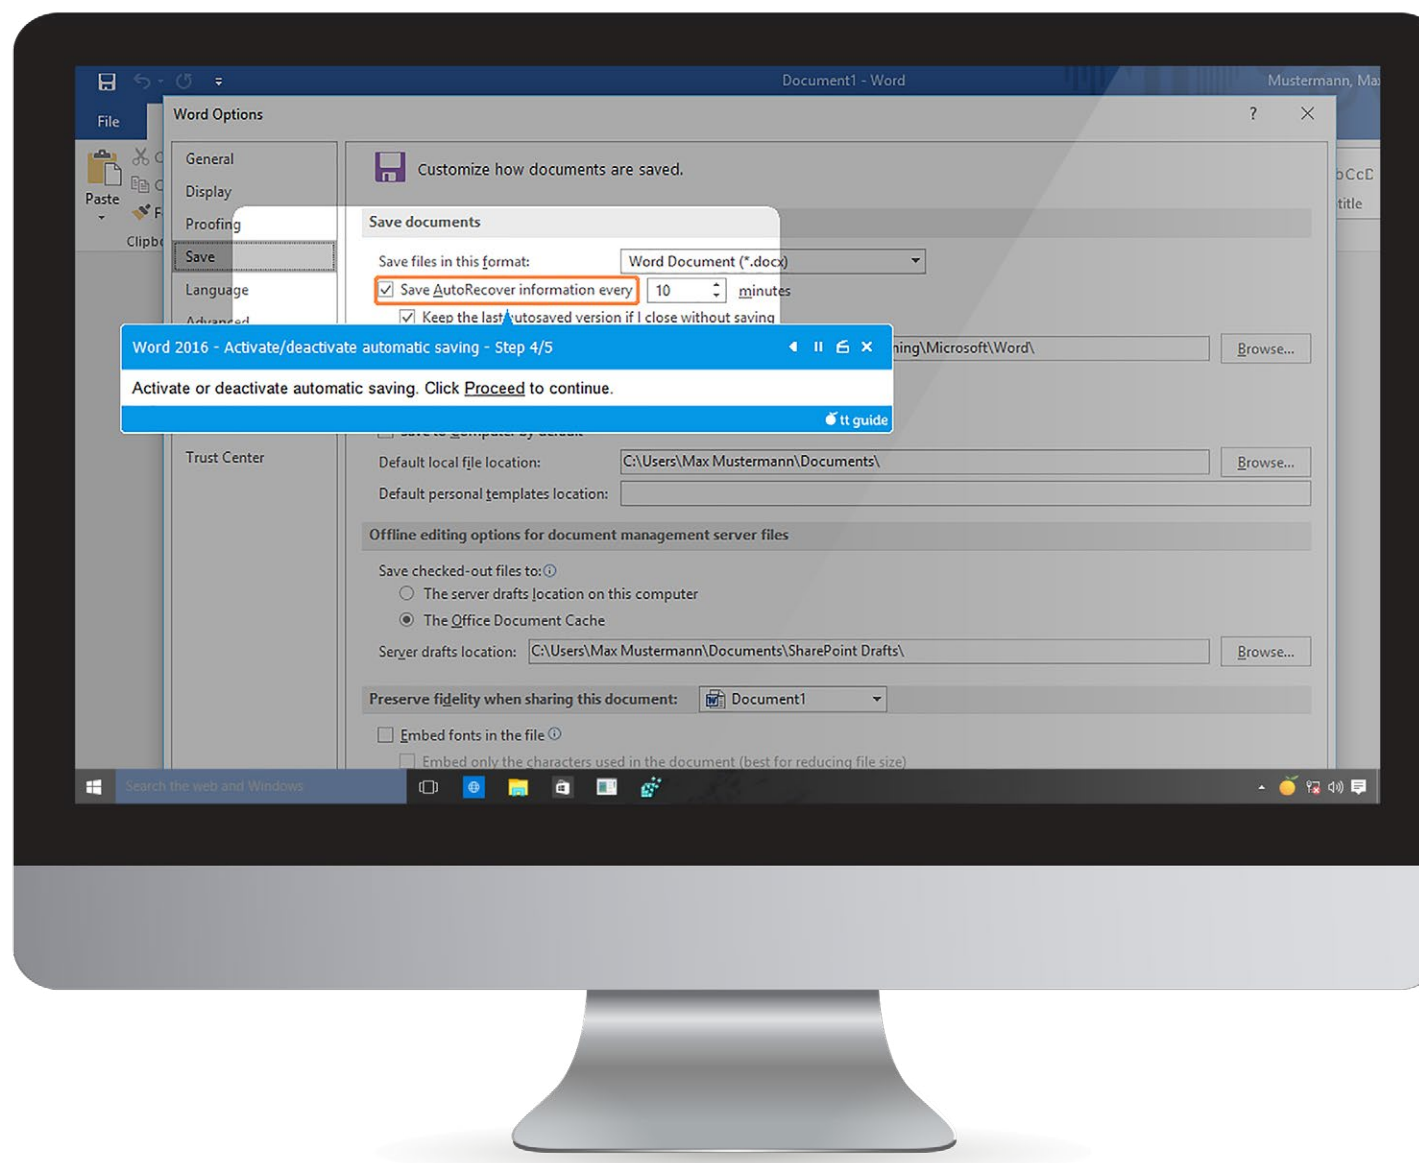

By selecting the Windows client QuickAccess, the user has 2 options to access **tt office guides**: By entering a keyword or by automatically detecting what the user is currently working on. This context-sensitive help is particularly useful if a user does not know the name of the function that they want to use for their specific need.

Languages

The **tt office guides** are available in the following languages:

- ☒ English
- ☒ German
- ☒ French
- ☒ Spanish
- ☒ Dutch
- ☒ Additional languages available upon request

Here is an example of a **tt office guide** in Word 2016: The user is guided through Word 2016 and shown how to activate the 'AutoSave' function in just five steps.